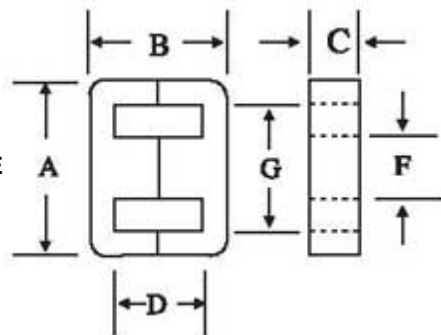

YUXIANG

www.magnet-tech.com

China Professional Ferrite Core Supplier

E TYPE IRON POWDER CORE

(1) ORDERING CODE

(2) SHAPE

TYPE	AL	A	B	C	D	F	G	le	Ae	V	W
YE77-55	222.0	77.5	77.5	23.7	53.8	23.7	53.8	18.5	5.62	104	8.10
YE77-75	287.0	77.5	77.5	23.7	53.8	23.7	53.8	18.5	5.62	104	8.10
YE77-22	124.0	77.5	77.5	23.7	53.8	23.7	53.8	18.5	5.62	104	8.10

MPP cores,soft metal core,Ni Fe core,ferrite E core,precision cores,metallic ribbons,cast iron core,

YE77-33	150.0	77.5	77.5	23.7	53.8	23.7	53.8	18.5	5.62	104	8.10
YE77-60	255.0	77.5	77.5	23.7	53.8	23.7	53.8	18.5	5.62	104	8.10
YE77-75A	287.0	77.5	77.5	23.7	53.8	23.7	53.8	18.5	5.62	104	8.10
YE77-75A	382.0	77.5	77.5	31.6	53.8	23.7	53.8	18.5	7.49	139	8.10
YE77-22A	165.0	77.5	77.5	31.6	53.8	23.7	53.8	18.5	7.49	139	8.10
YE77-60A	339.0	77.5	77.5	31.6	53.8	23.7	53.8	18.5	7.49	139	8.10
YE77-75AA	382.0	77.5	77.5	31.6	53.8	23.7	53.8	18.5	7.49	139	8.10

SIZE TOLERANCE

TYPE	A	B	C	D	F	G
YE13-YE30	±0.25	±0.25	±0.10	±0.15	±0.10	±0.15
YE32-YE41	±0.35	±0.35	±0.15	±0.25	±0.15	±0.25
YE43-YE57	±0.35	±0.35	±0.25	±0.25	±0.15	±0.25
YE77	±0.75	±0.75	±0.35	±0.50	±0.35	±0.50