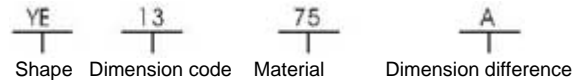

YUXIANG

www.magnet-tech.com

China Professional Ferrite Core Supplier

E TYPE IRON POWDER CORE

(1) ORDERING CODE

(2) SHAPE

TYPE	AL	A	B	C	D	F	G	le	Ae	V	W
YE77-55	222.0	77.5	77.5	23.7	53.8	23.7	53.8	18.5	5.62	104	8.10
YE77-75	287.0	77.5	77.5	23.7	53.8	23.7	53.8	18.5	5.62	104	8.10
YE77-22	124.0	77.5	77.5	23.7	53.8	23.7	53.8	18.5	5.62	104	8.10

MPP cores,soft metal core,Ni Fe core,ferrite E core,precision cores,metallic ribbons,cast iron core,

YE77-33	150.0	77.5	77.5	23.7	53.8	23.7	53.8	18.5	5.62	104	8.10
YE77-60	255.0	77.5	77.5	23.7	53.8	23.7	53.8	18.5	5.62	104	8.10
YE77-75A	287.0	77.5	77.5	23.7	53.8	23.7	53.8	18.5	5.62	104	8.10
YE77-75A	382.0	77.5	77.5	31.6	53.8	23.7	53.8	18.5	7.49	139	8.10
YE77-22A	165.0	77.5	77.5	31.6	53.8	23.7	53.8	18.5	7.49	139	8.10
YE77-60A	339.0	77.5	77.5	31.6	53.8	23.7	53.8	18.5	7.49	139	8.10
YE77-75AA	382.0	77.5	77.5	31.6	53.8	23.7	53.8	18.5	7.49	139	8.10