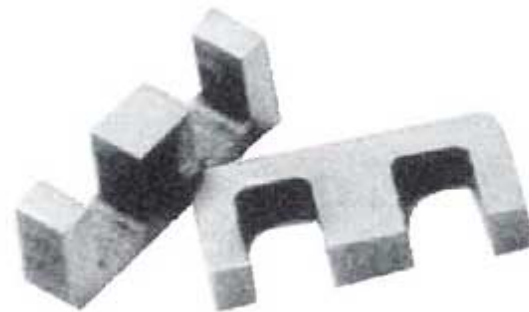

YUXIANG

www.magnet-tech.com

China Professional Ferrite Core Supplier

E TYPE IRON POWDER CORE

(1) ORDERING CODE

(2) SHAPE

TYPE	AL	A	B	C	D	F	G	le	Ae	V	W
YE77-55	222.0	77.5	77.5	23.7	53.8	23.7	53.8	18.5	5.62	104	8.10
YE77-75	287.0	77.5	77.5	23.7	53.8	23.7	53.8	18.5	5.62	104	8.10
YE77-22	124.0	77.5	77.5	23.7	53.8	23.7	53.8	18.5	5.62	104	8.10

MPP cores,soft metal core,Ni Fe core,ferrite E core,precision cores,metallic ribbons,cast iron core,

YE77-33	150.0	77.5	77.5	23.7	53.8	23.7	53.8	18.5	5.62	104	8.10
YE77-60	255.0	77.5	77.5	23.7	53.8	23.7	53.8	18.5	5.62	104	8.10
YE77-75A	287.0	77.5	77.5	23.7	53.8	23.7	53.8	18.5	5.62	104	8.10
YE77-75A	382.0	77.5	77.5	31.6	53.8	23.7	53.8	18.5	7.49	139	8.10
YE77-22A	165.0	77.5	77.5	31.6	53.8	23.7	53.8	18.5	7.49	139	8.10
YE77-60A	339.0	77.5	77.5	31.6	53.8	23.7	53.8	18.5	7.49	139	8.10
YE77-75AA	382.0	77.5	77.5	31.6	53.8	23.7	53.8	18.5	7.49	139	8.10